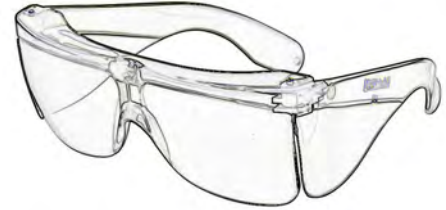

#36
Inside: 140mm x 47mm
Outside: 153mm x 50mm
Temple: 135mm
Eye: 65mm
Medium Adjustable
Universal Fitover -
Men and Women

#38
Inside: 144mm x 50mm
Outside: 156mm x 54mm
Temple: 138mm
Eye: 68mm
Large Adjustable Universal Fitover - Men

#30
Inside: 132mm x 42mm
Outside: 138mm x 60mm
Temple: 130mm
Eye: 58mm
Universal - Fits most people

LOOK
SMART

Manufacturing Polycarbonate Eyewear Since 1990
NoIR Medical Technologies established in 1972

NoIR

P.O. Box 159 South Lyon Michigan 48178
Phone: 1.800.521.9746 734.769.5565 Fax:734.769.1708
www.noirlaser.com * www.noirmedical.com

#200
Inside: 130mm x 43mm
Outside: 138mm x 45mm
Temple: 140mm
Eye: 44mm
Universal Wraparound - Fits most people