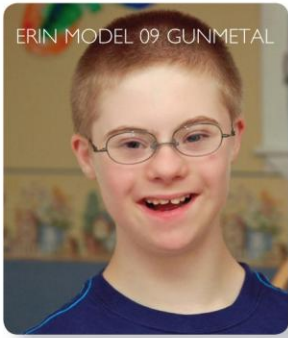

"You have a customer for life! It was an answer to prayer to find a solution for frames that fit Thomas. Thank you so very much!"
S. Smith