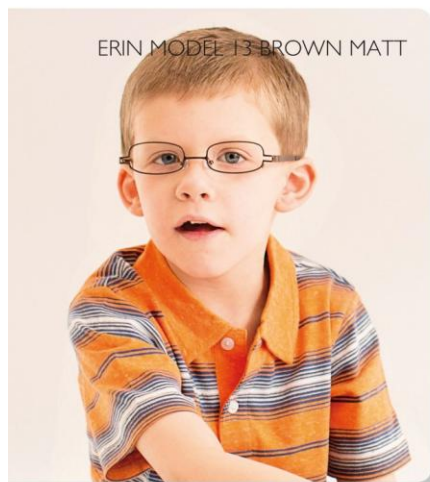

ERIN MODEL 13 BROWN MATT