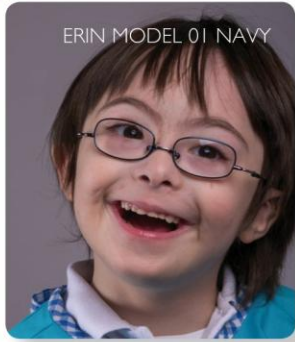

38	16	110
40	16	110
43	18	120
46	18	125

COLOR
Blue Demi
Blue Light
Green Light
Lilac
(43 & 46 eye only)

"Thank you so much! The glasses are adorable and look so great on her. She loves them and is so happy that they stay on and don't slide down her nose. Thanks again!"