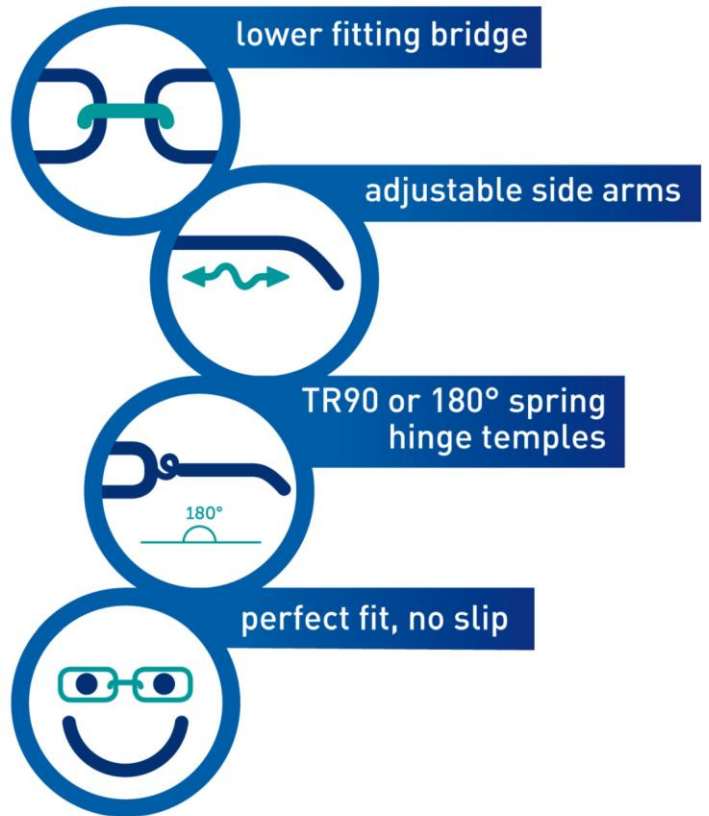

Erin's World

improved sight
FOR A BETTER QUALITY OF LIFE

Erin's World frames aim to improve the sight and quality of life for individuals by providing a custom frame, fit for their unique needs

Specs
4Us

See Something New

ERIN MODEL 11 BRIGHT BLUE

Specs 4Us

See Something New

Erin's World frames - specially formatted to fit individuals with low bridges.

Are you tired of glasses that...
are uncomfortable? are too big? keep slipping?

Erin's World frames are custom-designed with shortened temples, extra wide frame fronts, and a lowered bridge. Temples are either 180° spring hinges or TR90. The frames are finished for the real world by using a Titanium memory flex bridge.