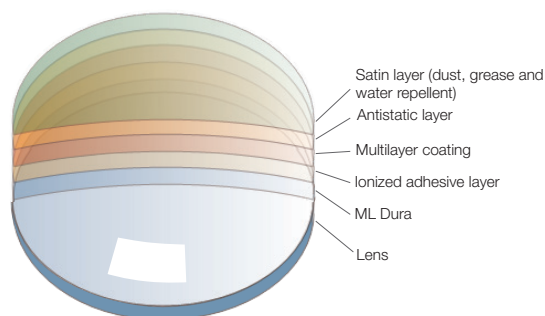

- Sight Optimizer R1, Increases the habitual power about 1 dioptres.
- Sight Optimizer R3, Increases the habitual power about 1.5 dioptres.
- Sight Optimizer X1, Increases the habitual power about 2 dioptres.
- Sight Optimizer Y1, Increases the habitual power about 3 dioptres.

COST-EFFECTIVE

- The same solution works even if the habitual glasses are replaced.
- Several people can use the same solution.
- Cost less than terminal glasses.

TEST SET LOW

The test set contains following:

- 1 ML SightOptimizer R1
- 1 ML SightOptimizer X1
- 1 Fitting Guide

TEST SET HIGH

The test set contains following:

- 1 ML SightOptimizer X1
- 1 ML SightOptimizer Y1
- 1 Fitting Guide

The equipment is delivered in a box made of foam plastic with a cardboard case.